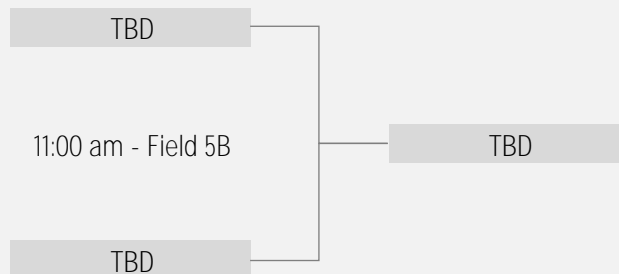

CONSOLATION GAME

* 20 minute halves-brief halftime to switch sides-60 minute time slots

** All tie games will go straight to penalty kicks