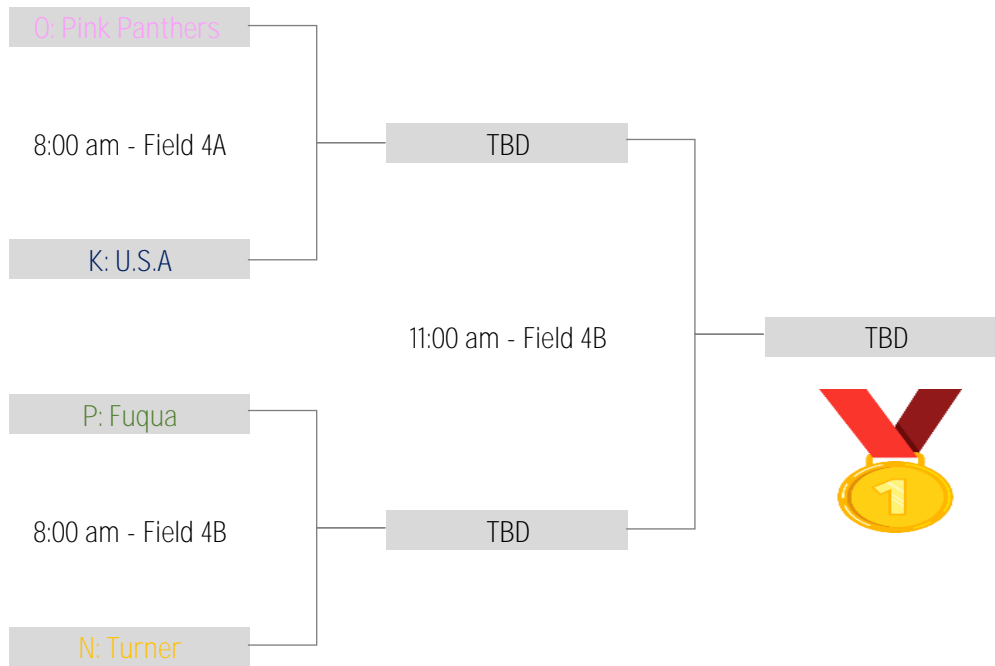

Home team is listed on the top of the bracket for each game. Home team sits on the North/East sideline and receives the ball first.

CONSOLATION GAMES

* 20 minute halves-brief halftime to switch sides-60 minute time slots

** All tie games will go straight to penalty kicks

TOURNAMENT SCHEDULE

5th-6th Grade | Girls Competitive Silver Division

Home team is listed on the top of the bracket for each game. Home team sits on the North/East sideline and receives the ball first.