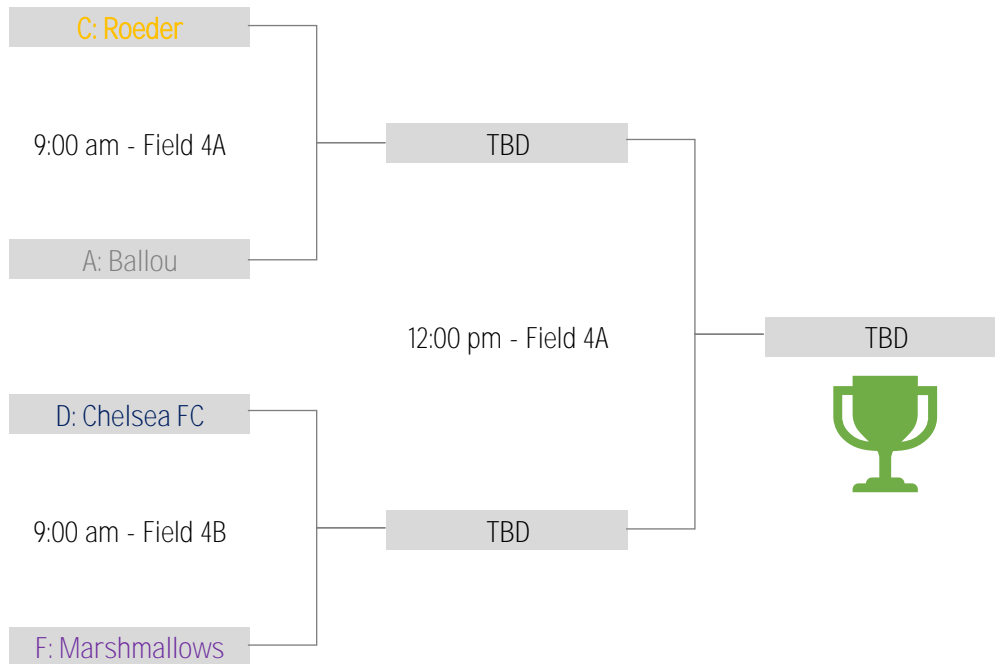

TOURNAMENT SCHEDULE

3rd-4th Grade | Boys Competitive Gold Division

Home team is listed on the top of the bracket for each game. Home team sits on the North/East sideline and receives the ball first.

CONSOLATION GAMES

* 20 minute halves-brief halftime to switch sides-60 minute time slots

** All tie games will go straight to penalty kicks

TOURNAMENT SCHEDULE

3rd-4th Grade | Girls Competitive Gold Division

Home team is listed on the top of the bracket for each game. Home team sits on the North/East sideline and receives the ball first.

Home team is listed on the top of the bracket for each game. Home team sits on the North/East sideline and receives the ball first.

CONSOLATION GAME

* 20 minute halves-brief halftime to switch sides-60 minute time slots

** All tie games will go straight to penalty kicks

TOURNAMENT SCHEDULE

5th-6th Grade | Boys Competitive Silver Division

Home team is listed on the top of the bracket for each game. Home team sits on the North/East sideline and receives the ball first.