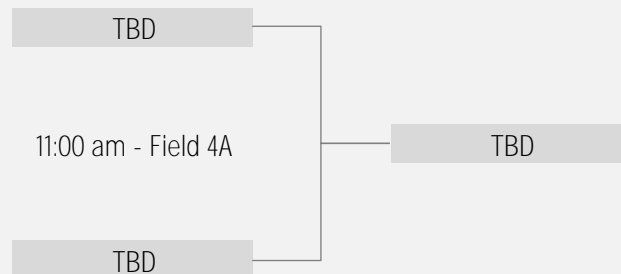

* 20 minute halves-brief halftime to switch sides-60 minute time slots

** All tie games will go straight to penalty kicks

TOURNAMENT SCHEDULE

3rd-4th Grade | Girls Competitive Gold Division

Home team is listed on the top of the bracket for each game. Home team sits on the North/East sideline and receives the ball first.

CONSOLATION GAMES

* 20 minute halves-brief halftime to switch sides-60 minute time slots

** All tie games will go straight to penalty kicks

TOURNAMENT SCHEDULE

5th-6th Grade | Boys Competitive Gold Division

Home team is listed on the top of the bracket for each game. Home team sits on the North/East sideline and receives the ball first.

CONSOLATION GAME

* 20 minute halves-brief halftime to switch sides-60 minute time slots

** All tie games will go straight to penalty kicks

TOURNAMENT SCHEDULE

5th-6th Grade | Boys Competitive Silver Division

Home team is listed on the top of the bracket for each game. Home team sits on the North/East sideline and receives the ball first.