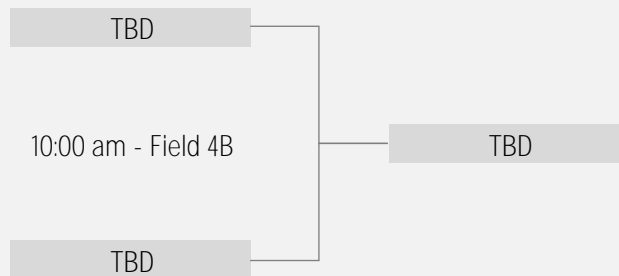

CONSOLATION GAME

* 20 minute halves-brief halftime to switch sides-60 minute time slots

** All tie games will go straight to penalty kicks