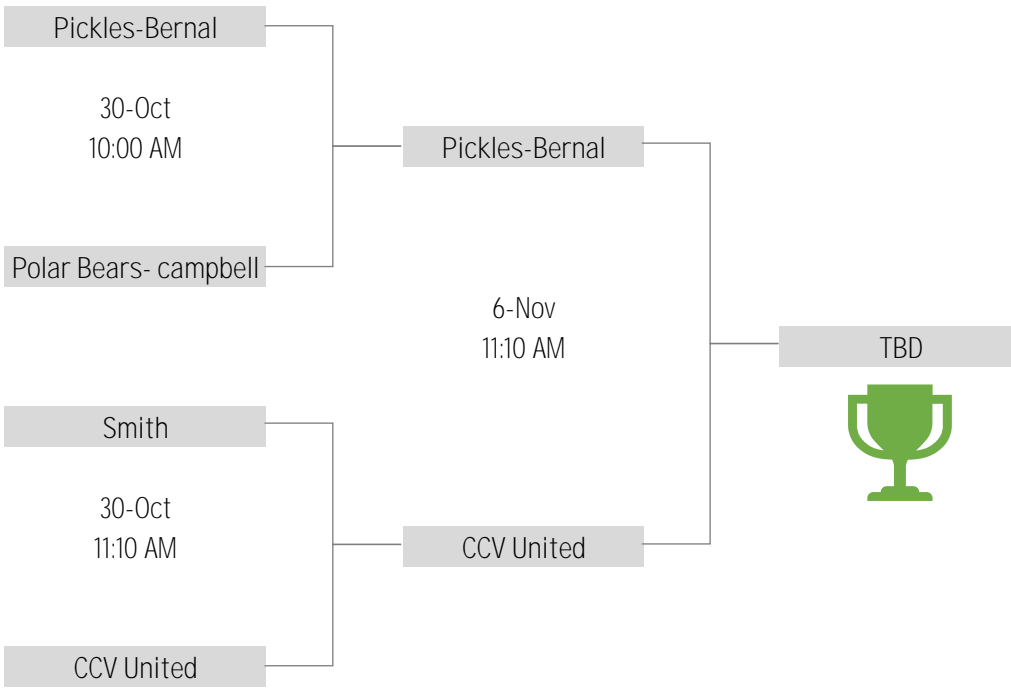

### Team Key:

A: Team Puga( Lime)

C: Team Ramirez (white)

B: Team Sharp ( Tangerine)

D: Team K Smith ( Turquoise)

# TOURNAMENT SCHEDULE

## 1st-2nd Grade | Gold Division

Home team is listed on top of each set of brackets for each game. Home team sits on the North/East sidelines on the field.