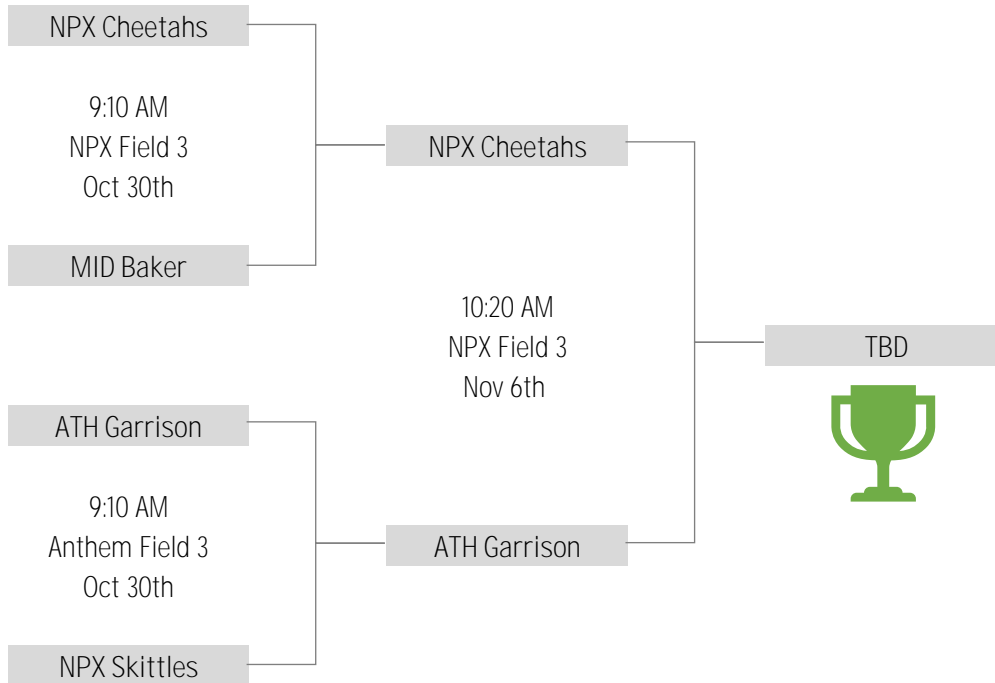

TOURNAMENT SCHEDULE

3rd-4th Grade | Girls Gold Division

Home team is listed on top of each set of brackets for each game. Home team sits on the North/East sidelines on the field.