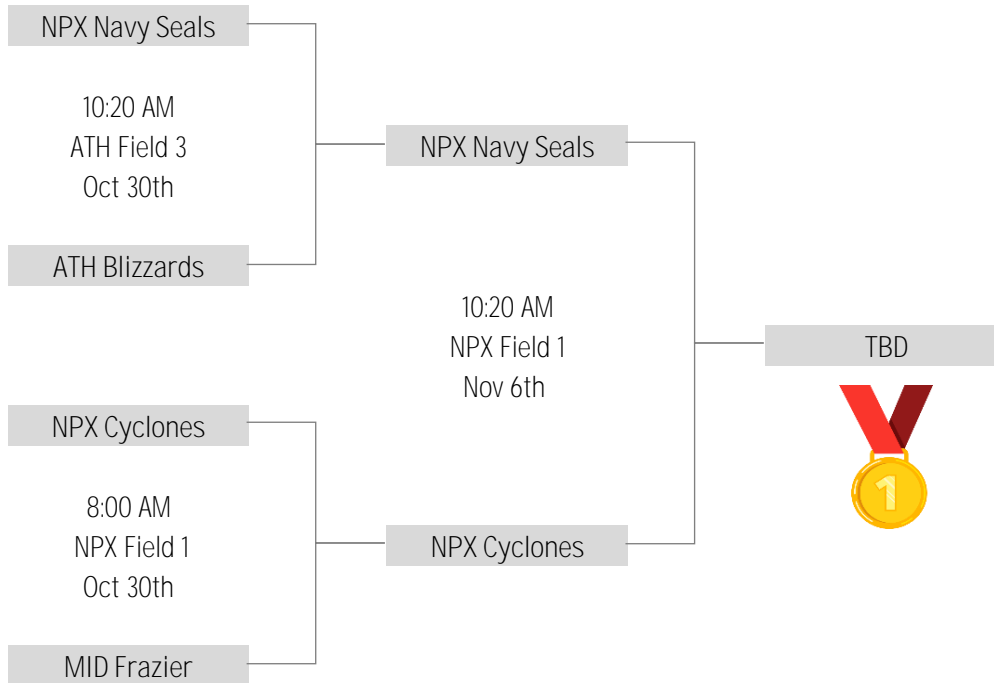

### CONSOLATION GAME

# TOURNAMENT SCHEDULE

3rd-4th Grade | Boys Bronze Division

Home team is listed on top of each set of brackets for each game. Home team sits on the North/East sidelines on the field.

**MID - PCHS - 1751 W Indian School Rd, Phoenix, AZ 85015**