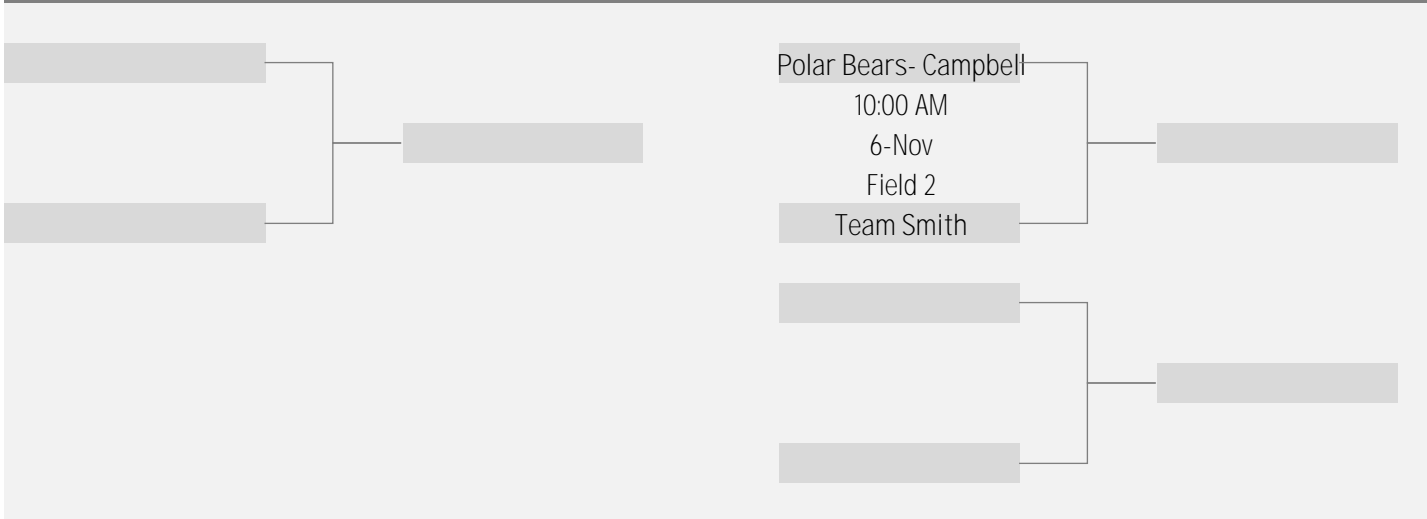

Consolation