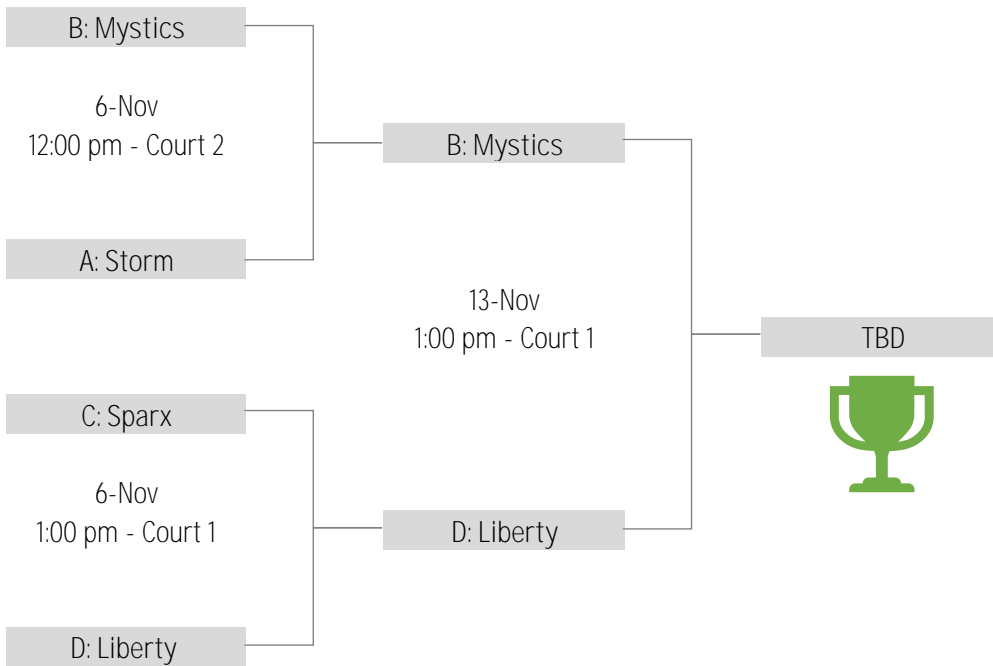

TOURNAMENT SCHEDULE

3rd-4th Grade | Boys Gold Division

Home team is listed on top of each set of brackets for each game.

CONSOLATION GAMES

* Team listed first wears light color of reversible jersey

TOURNAMENT SCHEDULE

5th-6th Grade | Boys Gold Division

Home team is listed on top of each set of brackets for each game.

CONSOLATION GAME

* Team listed first wears light color of reversible jersey

TOURNAMENT SCHEDULE

5th-6th Grade | Boys Silver Division

Home team is listed on top of each set of brackets for each game.

* Team listed first wears light color of reversible jersey

TOURNAMENT SCHEDULE

6th-8th Grade | Girls Gold Division

Home team is listed on top of each set of brackets for each game.

* Team listed first wears light color of reversible jersey

TOURNAMENT SCHEDULE

7th-8th Grade | Boys Gold Division

Home team is listed on top of each set of brackets for each game.

CONSOLATION GAMES

* Team listed first wears light color of reversible jersey