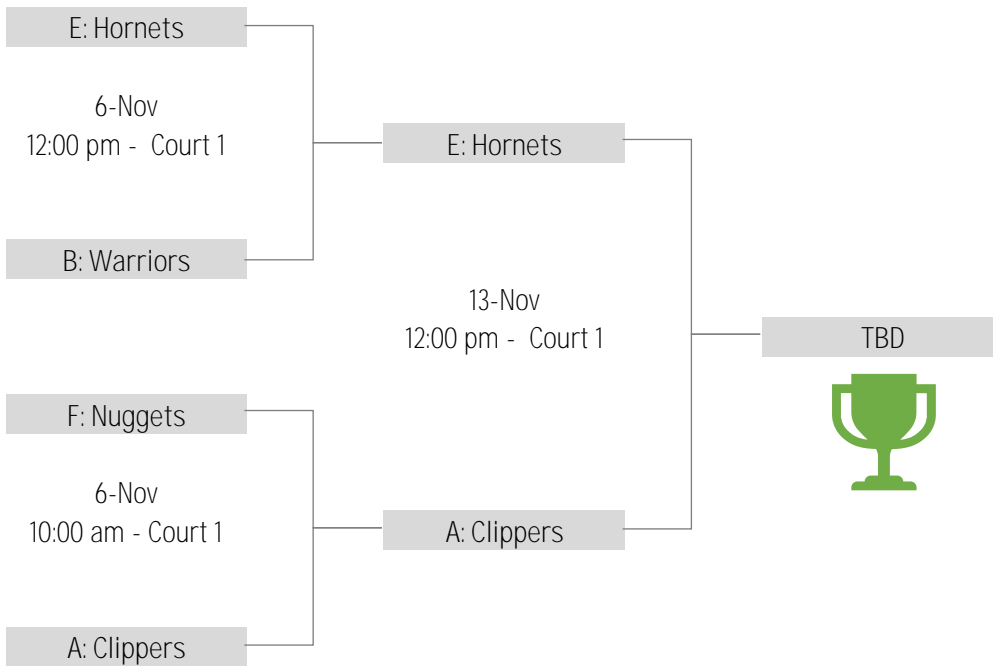

TOURNAMENT SCHEDULE

3rd-4th Grade | Boys Gold Division

Home team is listed on top of each set of brackets for each game.

CONSOLATION GAMES

* Team listed first wears light color of reversible jersey

TOURNAMENT SCHEDULE

5th-6th Grade | Boys Gold Division

Home team is listed on top of each set of brackets for each game.

CONSOLATION GAME

* Team listed first wears light color of reversible jersey

TOURNAMENT SCHEDULE

5th-6th Grade | Boys Silver Division

Home team is listed on top of each set of brackets for each game.

* Team listed first wears light color of reversible jersey

TOURNAMENT SCHEDULE

6th-8th Grade | Girls Gold Division

Home team is listed on top of each set of brackets for each game.

* Team listed first wears light color of reversible jersey

TOURNAMENT SCHEDULE

7th-8th Grade | Boys Gold Division

Home team is listed on top of each set of brackets for each game.

CONSOLATION GAMES

* Team listed first wears light color of reversible jersey