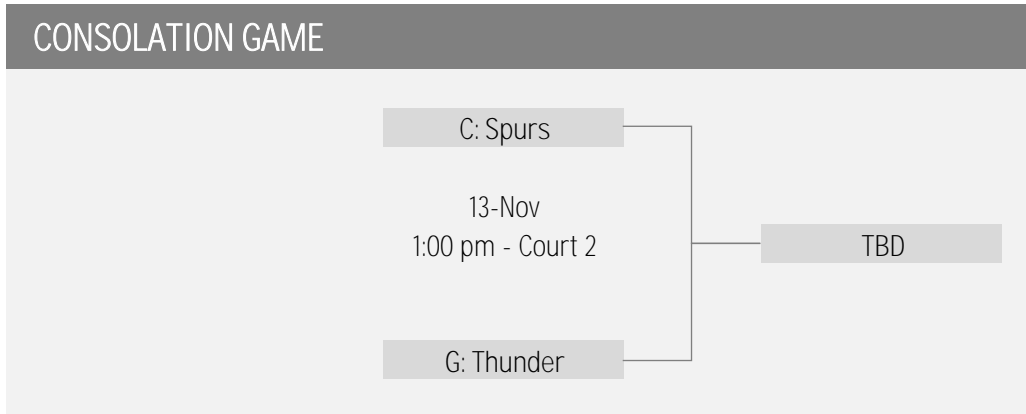

TOURNAMENT SCHEDULE

3rd-4th Grade | Boys Gold Division

Home team is listed on top of each set of brackets for each game.

CONSOLATION GAMES

* Team listed first wears light color of reversible jersey

TOURNAMENT SCHEDULE

5th-6th Grade | Boys Gold Division

Home team is listed on top of each set of brackets for each game.

CONSOLATION GAME

* Team listed first wears light color of reversible jersey

TOURNAMENT SCHEDULE

5th-6th Grade | Boys Silver Division

Home team is listed on top of each set of brackets for each game.

* Team listed first wears light color of reversible jersey

TOURNAMENT SCHEDULE

6th-8th Grade | Girls Gold Division

Home team is listed on top of each set of brackets for each game.

* Team listed first wears light color of reversible jersey

TOURNAMENT SCHEDULE

7th-8th Grade | Boys Gold Division

Home team is listed on top of each set of brackets for each game.

CONSOLATION GAMES

* Team listed first wears light color of reversible jersey