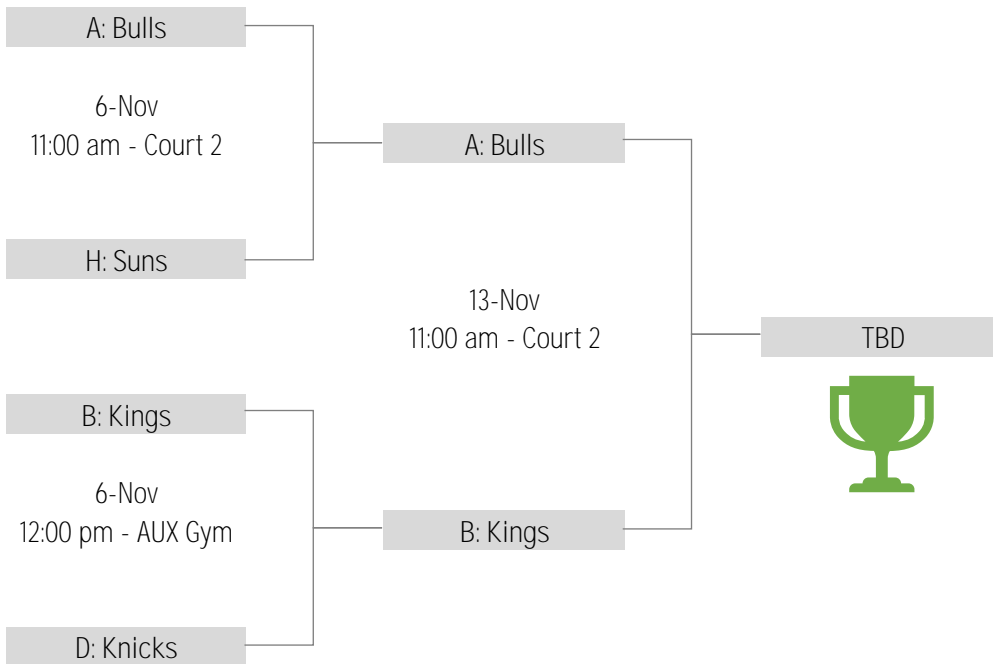

TOURNAMENT SCHEDULE

3rd-4th Grade | Boys Gold Division

Home team is listed on top of each set of brackets for each game.

CONSOLATION GAMES

* Team listed first wears light color of reversible jersey

TOURNAMENT SCHEDULE

5th-6th Grade | Boys Gold Division

Home team is listed on top of each set of brackets for each game.

CONSOLATION GAME

* Team listed first wears light color of reversible jersey

TOURNAMENT SCHEDULE

5th-6th Grade | Boys Silver Division

Home team is listed on top of each set of brackets for each game.

* Team listed first wears light color of reversible jersey

TOURNAMENT SCHEDULE

6th-8th Grade | Girls Gold Division

Home team is listed on top of each set of brackets for each game.