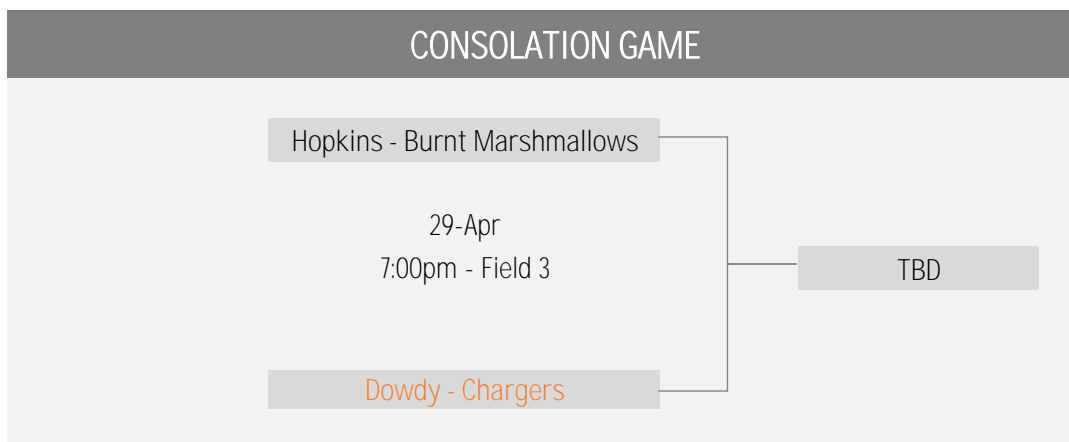

# TOURNAMENT SCHEDULE

3rd-4th Grade | Gold Division

\* Home Team sits on the North or East Sideline | Away Team sits on the South or West Sideline

# TOURNAMENT SCHEDULE

3rd-4th Grade | Silver Division

\* Home Team sits on the North or East Sideline | Away Team sits on the South or West Sideline

# TOURNAMENT SCHEDULE

5th-6th Grade | Gold Division

\* Home Team sits on the North or East Sideline | Away Team sits on the South or West Sideline