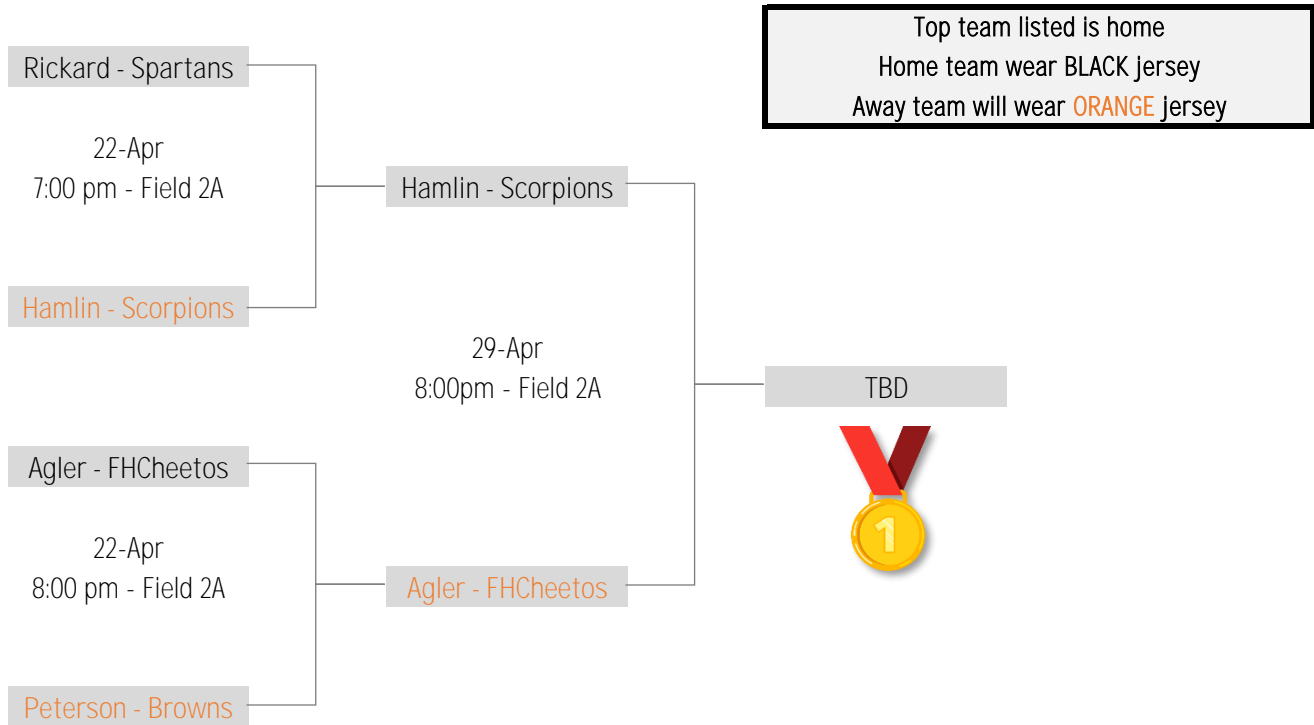

## CONSOLATION GAMES

\* Home Team sits on the North or East Sideline | Away Team sits on the South or West Sideline

# TOURNAMENT SCHEDULE

3rd-4th Grade | Gold Division

\* Home Team sits on the North or East Sideline | Away Team sits on the South or West Sideline

# TOURNAMENT SCHEDULE

3rd-4th Grade | Silver Division

\* Home Team sits on the North or East Sideline | Away Team sits on the South or West Sideline

# TOURNAMENT SCHEDULE

5th-6th Grade | Gold Division

\* Home Team sits on the North or East Sideline | Away Team sits on the South or West Sideline