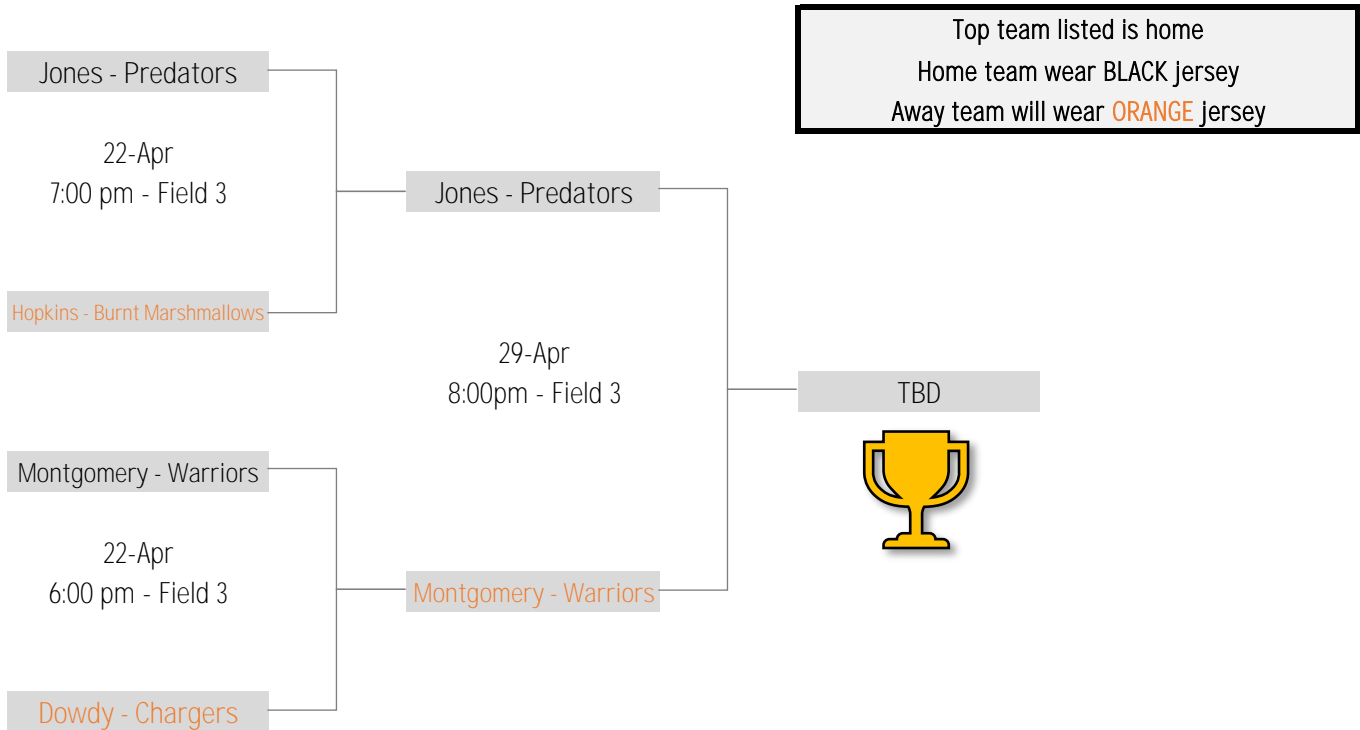

## CONSOLATION GAMES

\* Home Team sits on the North or East Sideline | Away Team sits on the South or West Sideline

# TOURNAMENT SCHEDULE

3rd-4th Grade | Gold Division

\* Home Team sits on the North or East Sideline | Away Team sits on the South or West Sideline

# TOURNAMENT SCHEDULE

3rd-4th Grade | Silver Division

\* Home Team sits on the North or East Sideline | Away Team sits on the South or West Sideline

# TOURNAMENT SCHEDULE

5th-6th Grade | Gold Division

\* Home Team sits on the North or East Sideline | Away Team sits on the South or West Sideline