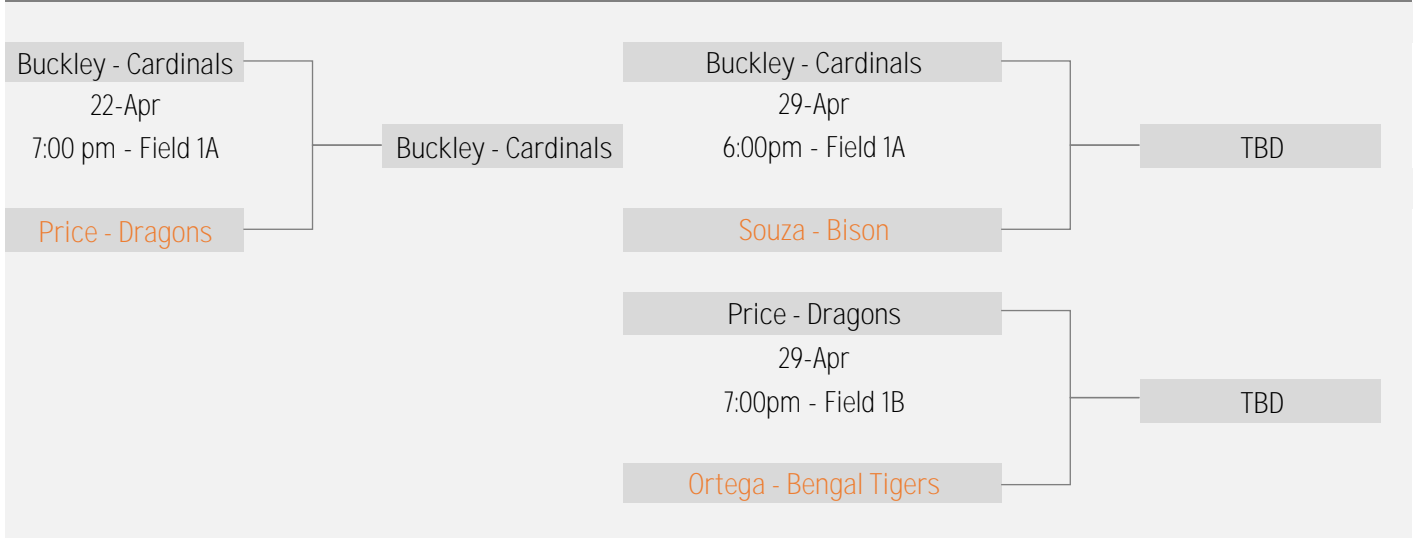

# TOURNAMENT SCHEDULE

1st-2nd Grade | Gold Division

## CONSOLATION GAMES

\* Home Team sits on the North or East Sideline | Away Team sits on the South or West Sideline

# TOURNAMENT SCHEDULE

3rd-4th Grade | Gold Division

\* Home Team sits on the North or East Sideline | Away Team sits on the South or West Sideline

# TOURNAMENT SCHEDULE

5th-6th Grade | Gold Division

\* Home Team sits on the North or East Sideline | Away Team sits on the South or West Sideline