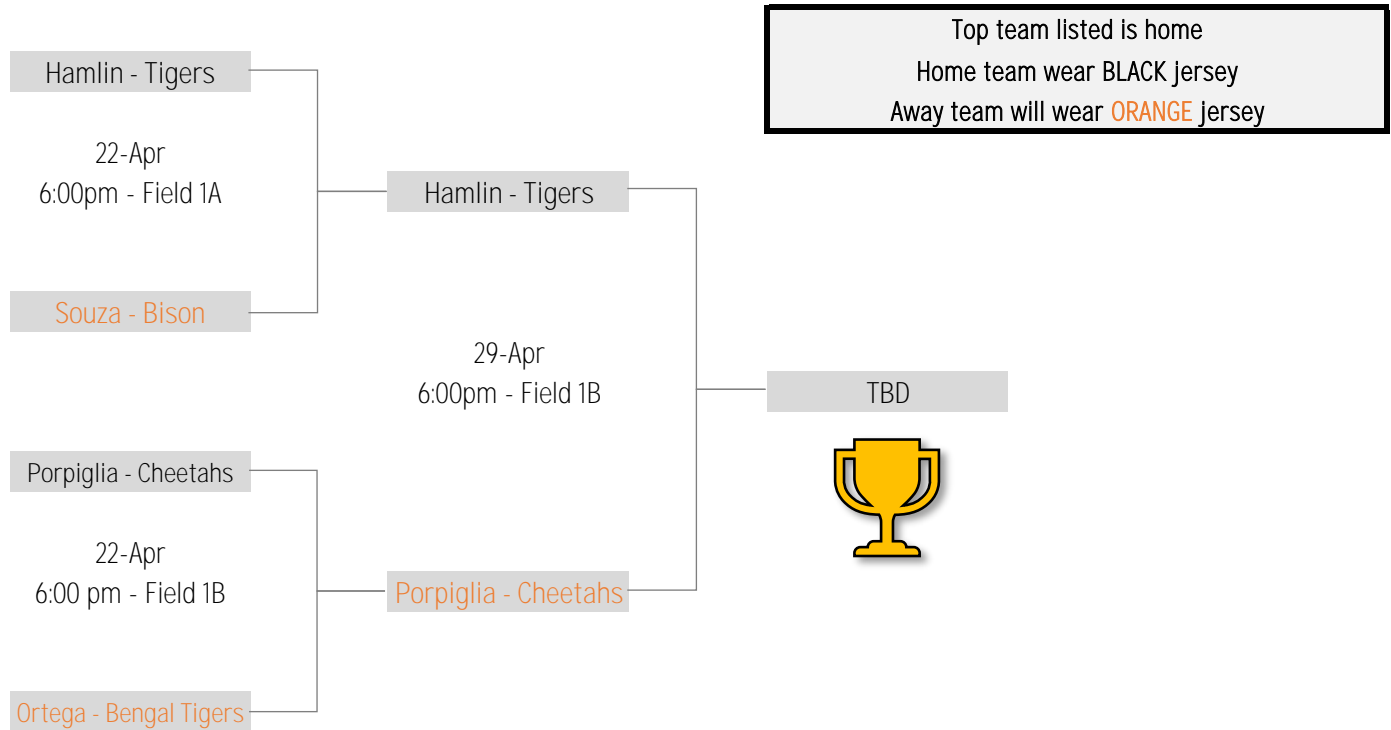

# TOURNAMENT SCHEDULE

1st-2nd Grade | Gold Division

## CONSOLATION GAMES

\* Home Team sits on the North or East Sideline | Away Team sits on the South or West Sideline

# TOURNAMENT SCHEDULE

3rd-4th Grade | Gold Division

\* Home Team sits on the North or East Sideline | Away Team sits on the South or West Sideline

# TOURNAMENT SCHEDULE

5th-6th Grade | Gold Division

\* Home Team sits on the North or East Sideline | Away Team sits on the South or West Sideline