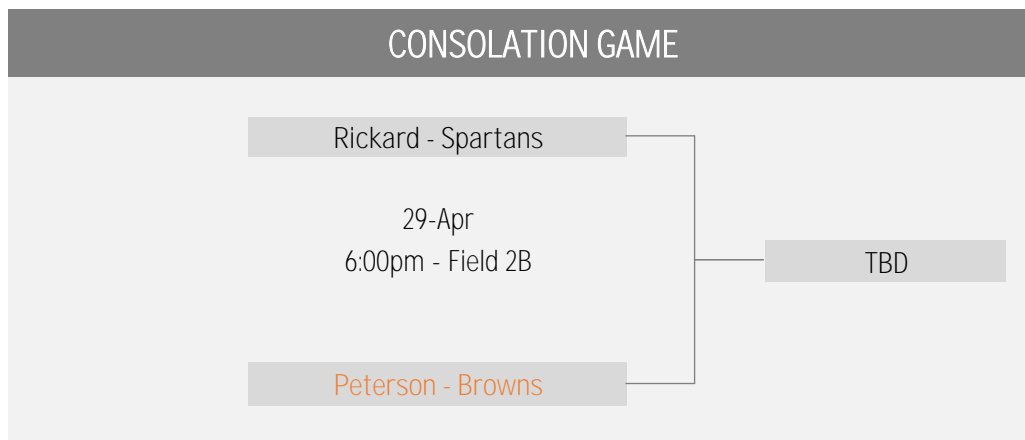

## CONSOLATION GAMES

\* Home Team sits on the North or East Sideline | Away Team sits on the South or West Sideline

# TOURNAMENT SCHEDULE

3rd-4th Grade | Gold Division

\* Home Team sits on the North or East Sideline | Away Team sits on the South or West Sideline

# TOURNAMENT SCHEDULE

3rd-4th Grade | Silver Division

\* Home Team sits on the North or East Sideline | Away Team sits on the South or West Sideline