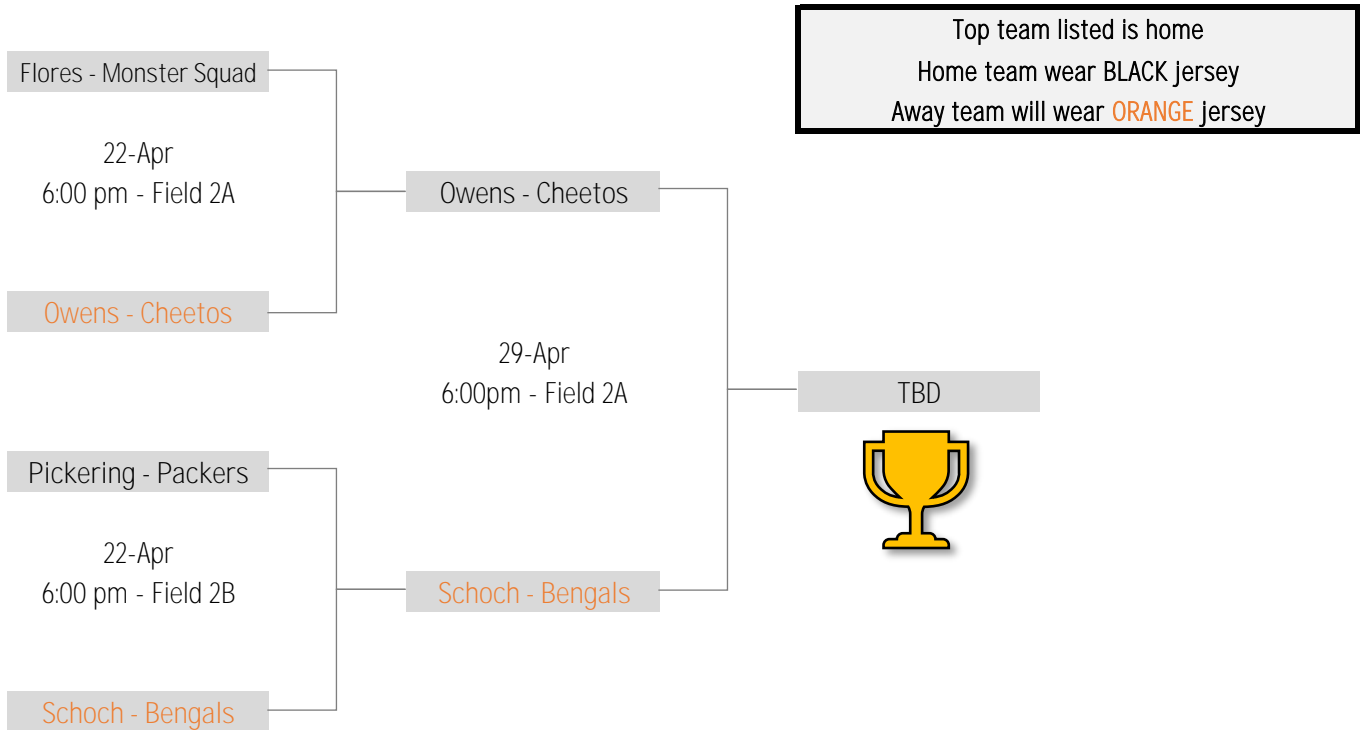

## CONSOLATION GAMES

\* Home Team sits on the North or East Sideline | Away Team sits on the South or West Sideline

# TOURNAMENT SCHEDULE

3rd-4th Grade | Gold Division

\* Home Team sits on the North or East Sideline | Away Team sits on the South or West Sideline

# TOURNAMENT SCHEDULE

3rd-4th Grade | Silver Division

\* Home Team sits on the North or East Sideline | Away Team sits on the South or West Sideline

# TOURNAMENT SCHEDULE

5th-6th Grade | Gold Division

\* Home Team sits on the North or East Sideline | Away Team sits on the South or West Sideline