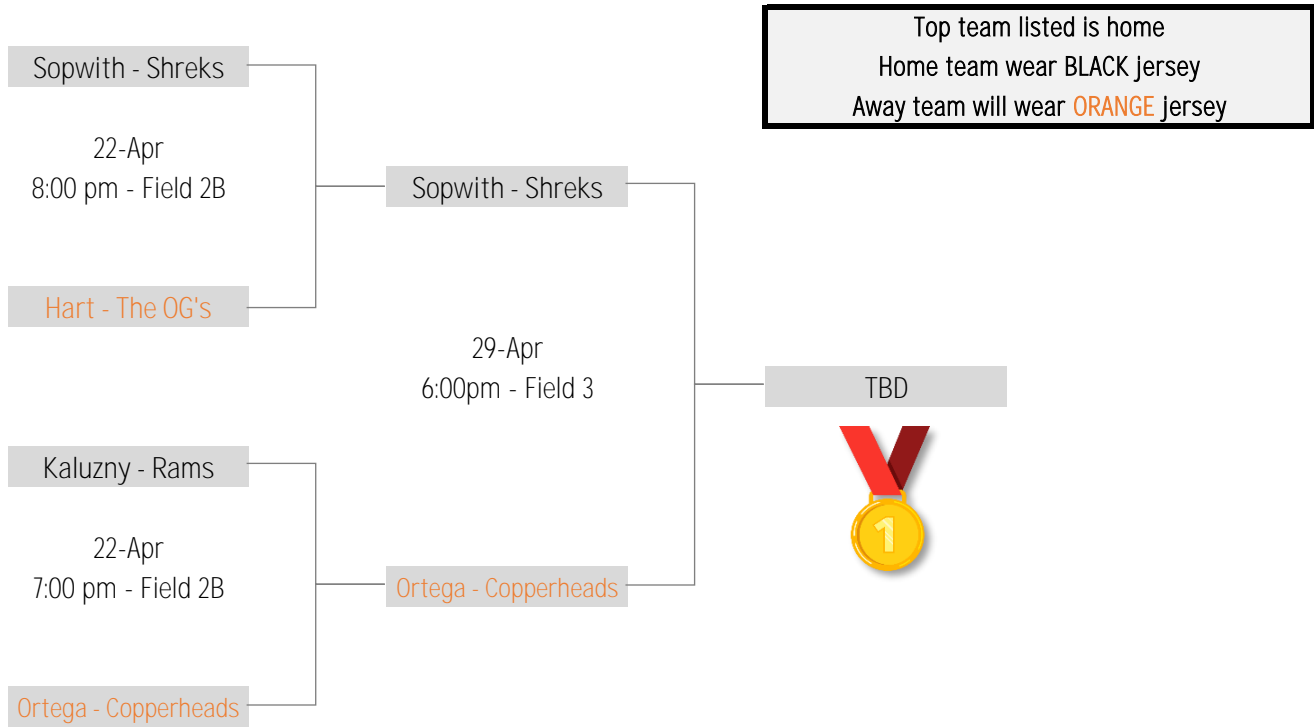

# TOURNAMENT SCHEDULE

3rd-4th Grade | Gold Division

\* Home Team sits on the North or East Sideline | Away Team sits on the South or West Sideline

# TOURNAMENT SCHEDULE

3rd-4th Grade | Silver Division

\* Home Team sits on the North or East Sideline | Away Team sits on the South or West Sideline

# TOURNAMENT SCHEDULE

5th-6th Grade | Gold Division

\* Home Team sits on the North or East Sideline | Away Team sits on the South or West Sideline

# TOURNAMENT SCHEDULE

5th-6th Grade | Silver Division

\* Home Team sits on the North or East Sideline | Away Team sits on the South or West Sideline