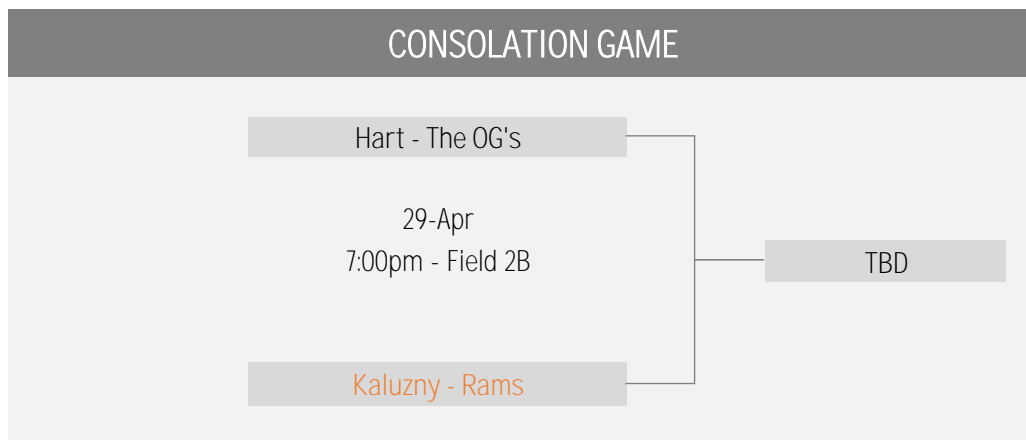

# TOURNAMENT SCHEDULE

3rd-4th Grade | Silver Division

\* Home Team sits on the North or East Sideline | Away Team sits on the South or West Sideline

# TOURNAMENT SCHEDULE

5th-6th Grade | Gold Division

\* Home Team sits on the North or East Sideline | Away Team sits on the South or West Sideline

# TOURNAMENT SCHEDULE

5th-6th Grade | Silver Division

\* Home Team sits on the North or East Sideline | Away Team sits on the South or West Sideline